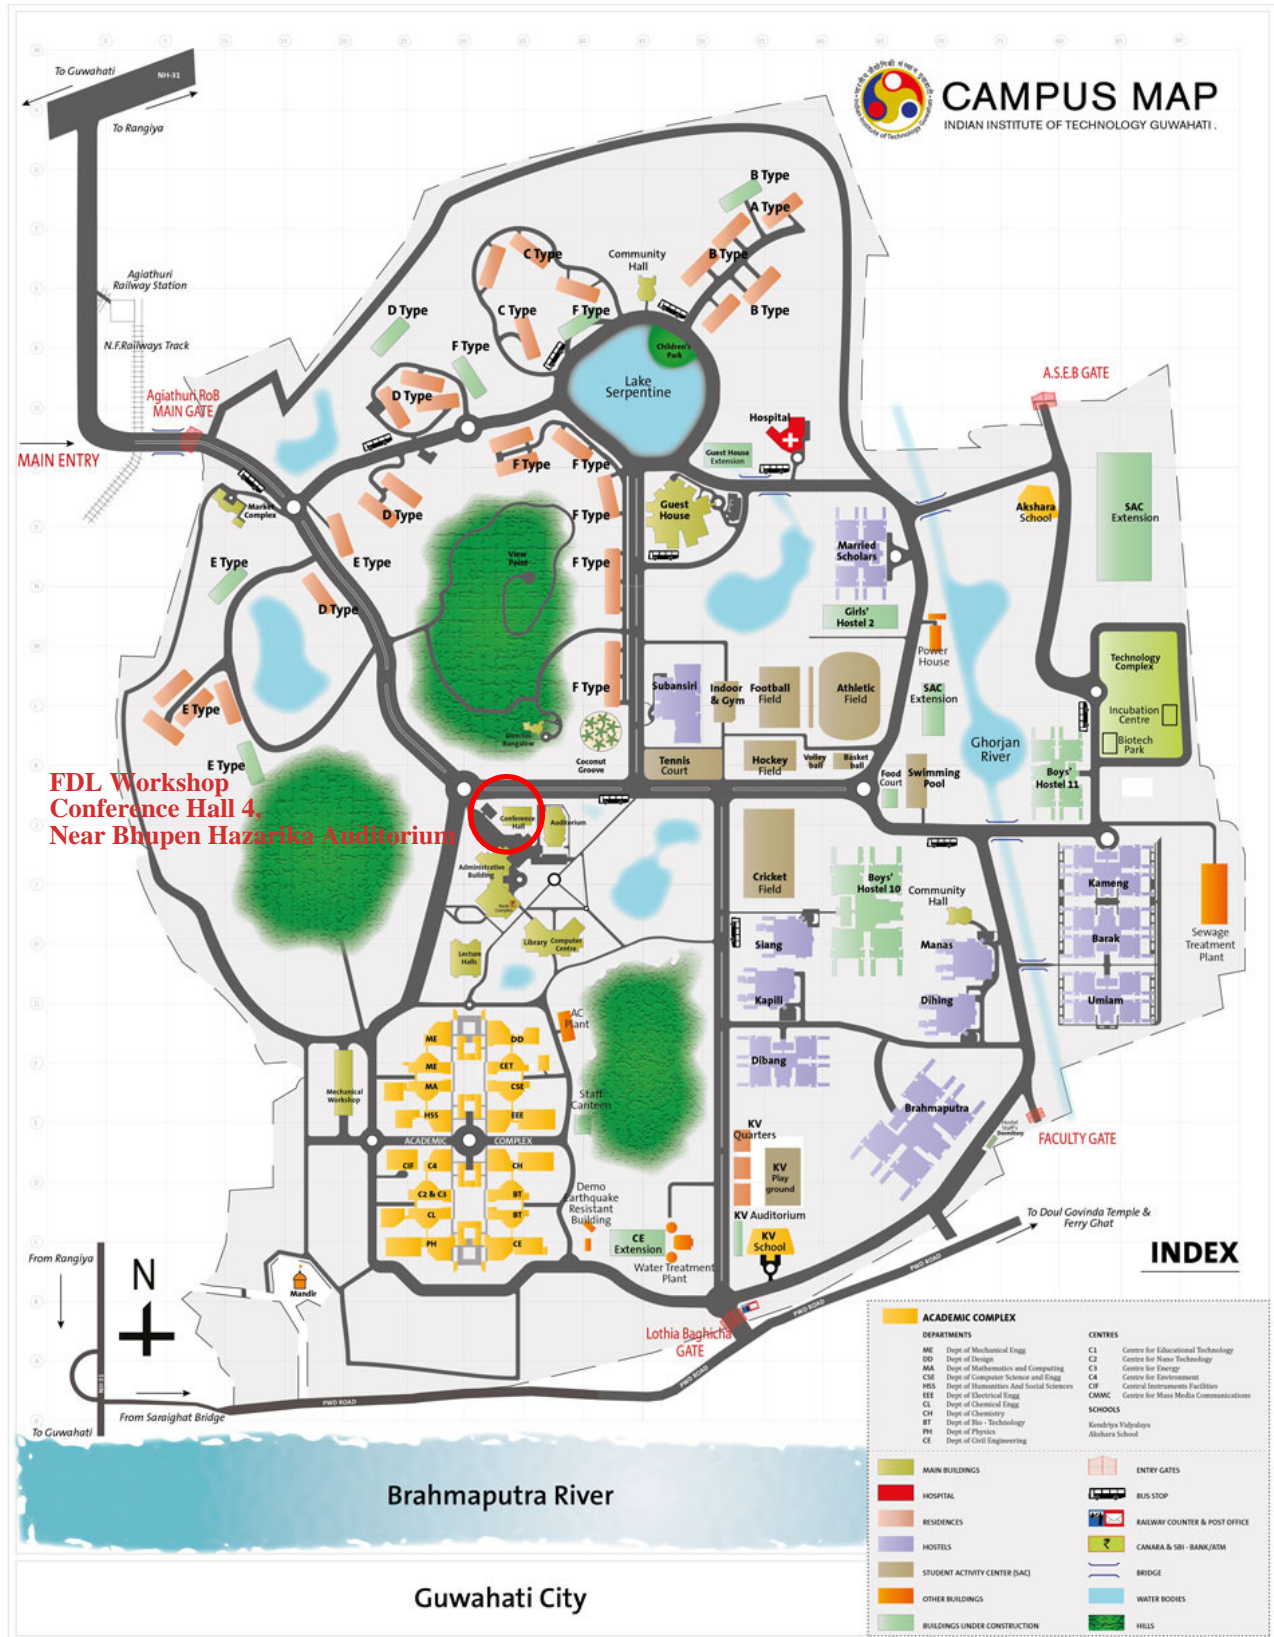

CAMPUS MAP

INDIAN INSTITUTE OF TECHNOLOGY GUWAHATI.

**FDL Workshop
Conference Hall 4,
Near Bhupen Hazarika Auditorium**

INDEX

ACADEMIC COMPLEX	
DEPARTMENTS	CENTRES
ME Dept of Mechanical Engg	C1 Centre for Educational Technology
DD Dept of Design	C2 Centre for Nano Technology
MA Dept of Mathematics and Computing	C3 Centre for Energy
CSE Dept of Computer Science and Engg	C4 Centre for Environment
HSS Dept of Humanities and Social Sciences	CIF Central Instruments Facility
EE Dept of Electrical Engg	CMCC Centre for Mass Media Communications
CE Dept of Chemical Engg	SCHOOLS
CH Dept of Chemistry	Kendriya Vidyalaya
BT Dept of Bio-Technology	Akshara School
PH Dept of Physics	
CE Dept of Civil Engineering	
MAIN BUILDINGS	ENTRY GATES
HOSPITAL	BUS STOP
RESIDENCES	RAILWAY COUNTER & POST OFFICE
HOSTELS	CANARA & SBI BANK/ATM
STUDENT ACTIVITY CENTER (SAC)	BRIDGE
OTHER BUILDINGS	WATER BODIES
BUILDINGS UNDER CONSTRUCTION	HILLS